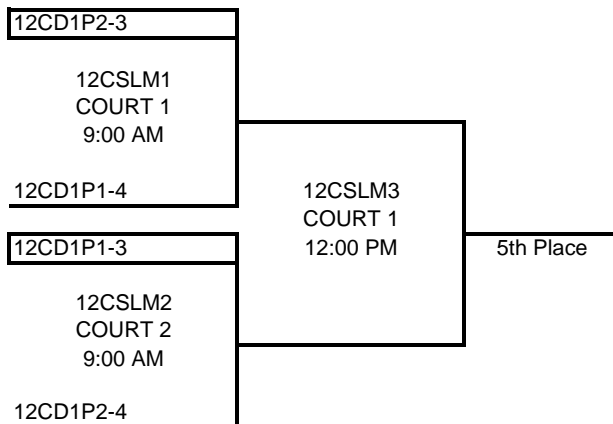

12 Club Gold

12 Club Bronze

12 Club Flight 1

12 Club Silver

HOW TO READ CHART: TEAM 12CP1-1 IS THE FIRST PLACE TEAM FROM POOL 12CP1
 SEE TOURNAMENT MASTER SCHEDULE FOR VERIFICATION OF MATCH TIME AND LOCATION
 = TEAM THAT MUST FIRST OFFICIATE AT 8:00 AM ON THEIR COURT
 LOSERS ARE REQUIRED TO OFFICIATE THE NEXT MATCH ON THEIR COURT