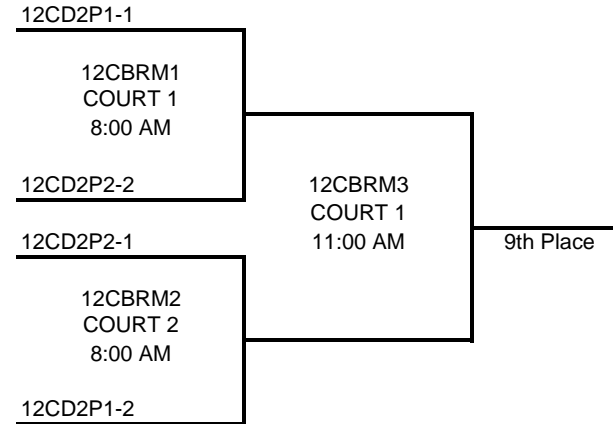

12 Club Gold

12 Club Bronze

12 Club Flight 1

12 Club Silver

HOW TO READ CHART: TEAM 12CP1-1 IS THE FIRST PLACE TEAM FROM POOL 12CP1
 SEE TOURNAMENT MASTER SCHEDULE FOR VERIFICATION OF MATCH TIME AND LOCATION
 = TEAM THAT MUST FIRST OFFICIATE AT 8:00 AM ON THEIR COURT
 LOSERS ARE REQUIRED TO OFFICIATE THE NEXT MATCH ON THEIR COURT