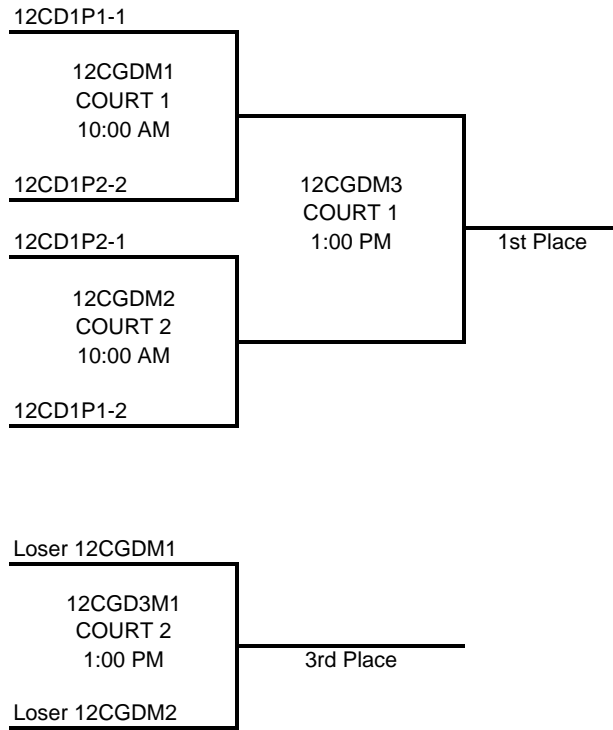

12 Club Gold

12 Club Bronze

12 Club Flight 1

12 Club Silver

HOW TO READ CHART: TEAM 12CP1-1 IS THE FIRST PLACE TEAM FROM POOL 12CP1
 SEE TOURNAMENT MASTER SCHEDULE FOR VERIFICATION OF MATCH TIME AND LOCATION
 = TEAM THAT MUST FIRST OFFICIATE AT 8:00 AM ON THEIR COURT
 LOSERS ARE REQUIRED TO OFFICIATE THE NEXT MATCH ON THEIR COURT