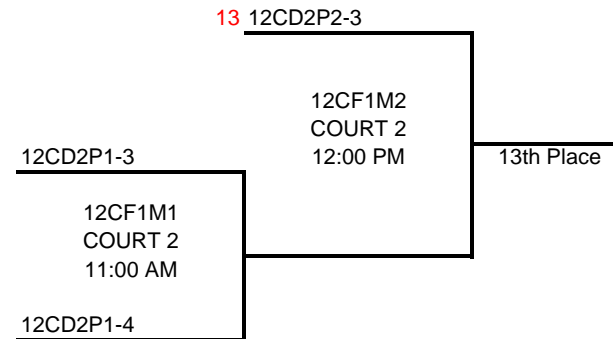

12 Club Gold

12 Club Bronze

12 Club Flight 1

12 Club Silver

HOW TO READ CHART: TEAM 12CP1-1 IS THE FIRST PLACE TEAM FROM POOL 12CP1
 SEE TOURNAMENT MASTER SCHEDULE FOR VERIFICATION OF MATCH TIME AND LOCATION
 = TEAM THAT MUST FIRST OFFICIATE AT 8:00 AM ON THEIR COURT
 LOSERS ARE REQUIRED TO OFFICIATE THE NEXT MATCH ON THEIR COURT